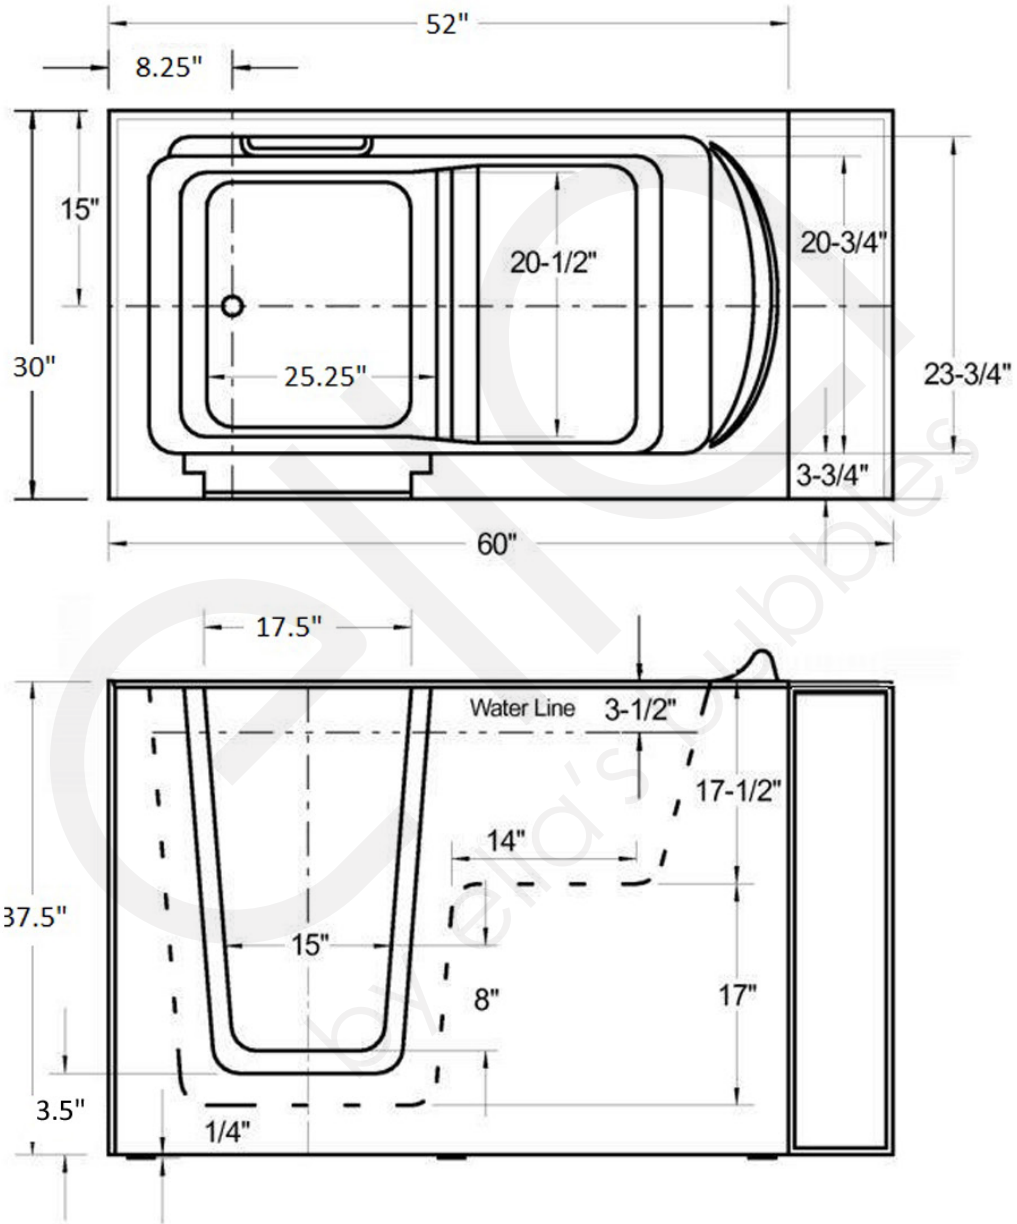

Low 3.5" Threshold Dual Massage Walk In Bathtub

305214L Left Hand Door and Drain

305214R Right Hand Door and Drain

Actual Size: 30" W x 51.5" L x 41" H
 Shipping Size: 31" W x 52" L x 42" H
 Shipping Weight: 280 lbs.
 Net Weight: 225 lbs.
 Water Capacity: 90 gal. US (unoccupied)
 55-75 gal. US (occupied)

Options:

- White or Biscuit Shell
- Left or Right Hand Door/Drain
- Soaking
- Hydro Massage
- Air Massage

Included Features:

1. Tub Shell - Gel Coat Fiberglass
 - High quality fiberglass material
 - Excellent color uniformity
 - Durable gel coat surface
 - Easy-to-clean high gloss finish
2. Stainless Steel Frame
3. 3.5" Threshold
4. 17" Seat Height
5. 20.5" Seat Width
6. Anti-slip floor
7. Built-in safety grab bar
8. Removable access panels
9. Wall extension kit to fit in standard 60" opening
10. Auto Purge System
11. Therapeutic Air Massage System
 - Push control
 - Adjustable three (3) speed air pump with heater
 - Eighteen (18) air jets
 - In-line Air Heater
12. Hydrotherapy Massage System
 - Six (6) adjustable direction Hydro jets
 - Air flow regulator for adjustable hydro massage
 - Push control
 - In-line Water Heater (1.5 KW)

13. Five (5) Piece Huntington Brass Roman Faucet in Chrome
 - Jewel Arched Solid Brass Spout
 - 3/4" Valve, 3/4" Ports
 - Ceramic Disc Cartridges
 - Quick Connect Spout Installation
 - NPS Connections
 - 18 GPM (Average) @ 60 PSI

Low 3.5" Threshold Dual Massage Walk In Bathtub

305214L / 305214R

*Left hand door and drain shown

Disclaimer:

In an effort to continually improve our product, specifications and configurations are subject to change without notice. Before ordering or installing, consider future access to essential equipment.